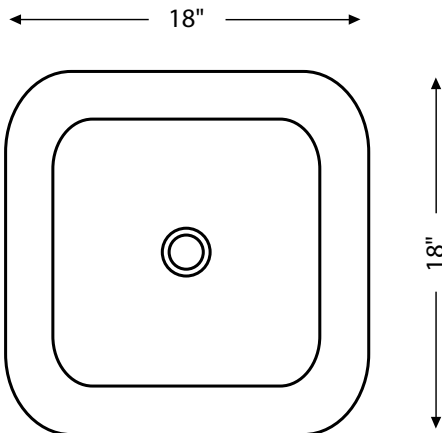


SPECIFICATIONS

This model features a symmetrical, shallow basin and rounded edges in true minimalist fashion.

Features:

- No faucet holes
- Requires wall or counter-mount faucet
- No overflow drain

Material: Vitreous china

Installation: Above-counter or countertop

Dimensions: 18" W x 18" L x 4-1/4" D

Strainer not included

ADDITIONAL ACCESSORIES AVAILABLE

2645-0712
H-S02-W
Pop-Up Strainer
White

2644-0711
H-S02-CH
Pop-Up Strainer
Chrome