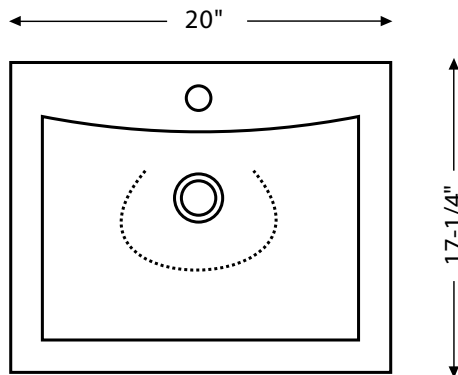


SPECIFICATIONS

Ergonomic and elegant easy reach design reduces daily strain placed on your body.

Features:

- Single faucet hole
- Overflow drain with included chrome cap

Material: Vitreous china

Installation: Above-counter or countertop

Dimensions: 20" W x 17-1/4" L x 8" D

Strainer not included

ADDITIONAL ACCESSORIES AVAILABLE

2645-0712
H-S02-W
Pop-Up Strainer
White

2644-0711
H-S02-CH
Pop-Up Strainer
Chrome

2643-0710
H-S02-BNO
Pop-Up Strainer
Brushed Nickel
With Overflow