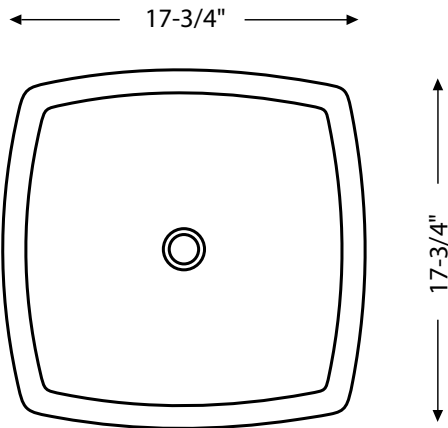

---

**SPECIFICATIONS**

---

Modern square design brings elegance into your bathroom.

**Features:**

- No faucet holes
- Requires wall or counter-mount faucet
- No overflow drain

Material: Vitreous china

Installation: Above-counter or countertop

Dimensions: 17-3/4" W x 17-3/4" L x 7-7/8" D

Strainer not included

---

**ADDITIONAL ACCESSORIES AVAILABLE**

---

**2645-0712**  
H-S02-W  
Pop-Up Strainer  
White

**2644-0711**  
H-S02-CH  
Pop-Up Strainer  
Chrome