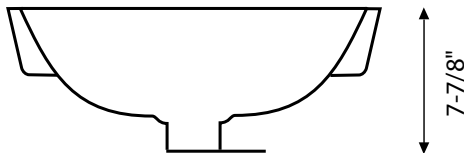

---

**SPECIFICATIONS**

---

Modern square design brings elegance into your bathroom.

**Features:**

- No faucet holes
- Requires wall or counter-mount faucet
- No overflow drain

Material: Vitreous china

Installation: Above-counter or countertop

Dimensions: 17-3/4" W x 17-3/4" L x 7-7/8" D

Strainer not included

---

**ADDITIONAL ACCESSORIES AVAILABLE**

---

**2645-0712**  
H-S02-W  
Pop-Up Strainer  
White

**2644-0711**  
H-S02-CH  
Pop-Up Strainer  
Chrome