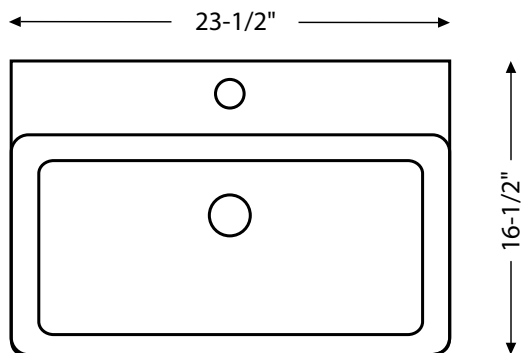


SPECIFICATIONS

Beautiful rectangular design adds beauty to your bathroom.

Features:

- Single faucet hole
- Overflow drain with included chrome cap

Material: Vitreous china

Installation: Above-counter or countertop

Dimensions: 23-1/2" W x 16-1/2" L x 5-1/8" D

Strainer not included

ADDITIONAL ACCESSORIES AVAILABLE

2645-0712
H-S02-W
Pop-Up Strainer
White

2644-0711
H-S02-CH
Pop-Up Strainer
Chrome

2643-0710
H-S02-BNO
Pop-Up Strainer
Brushed Nickel
With Overflow