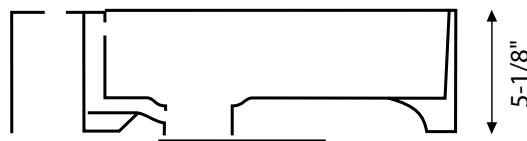


SPECIFICATIONS

Beautiful rectangular design adds beauty to your bathroom.

Features:

- Single faucet hole
- Overflow drain with included chrome cap

Material: Vitreous china

Installation: Above-counter or countertop

Dimensions: 23-1/2" W x 16-1/2" L x 5-1/8" D

Strainer not included

ADDITIONAL ACCESSORIES AVAILABLE

2645-0712
H-S02-W
Pop-Up Strainer
White

2644-0711
H-S02-CH
Pop-Up Strainer
Chrome

2643-0710
H-S02-BNO
Pop-Up Strainer
Brushed Nickel
With Overflow