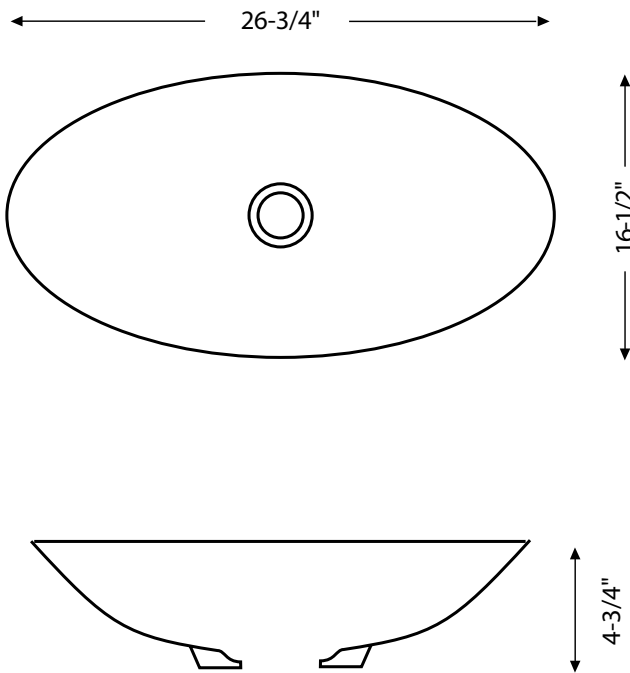


SPECIFICATIONS

Oval basin creates an elegant style to your bathroom.

Features:

- No faucet holes
- Requires wall or counter-mount faucet
- No overflow drain

Material: Vitreous china

Installation: Above-counter or countertop

Dimensions: 26-3/4" W x 16-1/2" L x 4-3/4" D

Strainer not included

ADDITIONAL ACCESSORIES AVAILABLE

2645-0712
H-S02-W
Pop-Up Strainer
White

2644-0711
H-S02-CH
Pop-Up Strainer
Chrome

2643-0710
H-S02-BNO
Pop-Up Strainer
Brushed Nickel
With Overflow