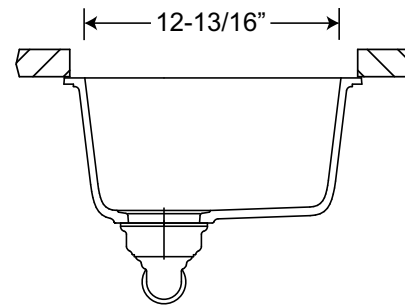

Single Bowl Granite Sink

Depth = 6-5/8"

SIS-GR107 - DURAGRANIT SERIES

- 80% quartz and 20% acrylic resins
- Undermount installation
- Scratch and stain resistant
- Heat and acid resistant
- Non-fading
- Easy to clean, extremely hygienic
- Suitable for food preparation
- Fits 21" cabinet
- 3 1/2" drain opening