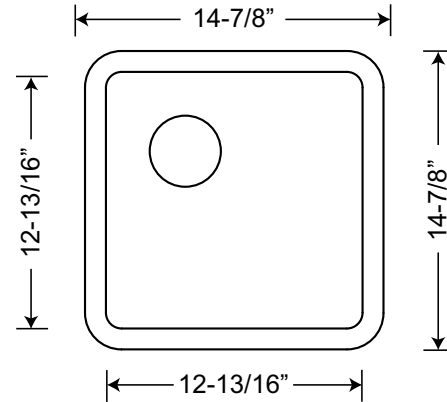

Single Bowl Granite Sink

Depth = 6-5/8"

SIS-GR107 - DURAGRANIT SERIES

- 80% quartz and 20% acrylic resins
- Undermount installation
- Scratch and stain resistant
- Heat and acid resistant
- Non-fading
- Easy to clean, extremely hygienic
- Suitable for food preparation
- Fits 21" cabinet
- 3 1/2" drain opening